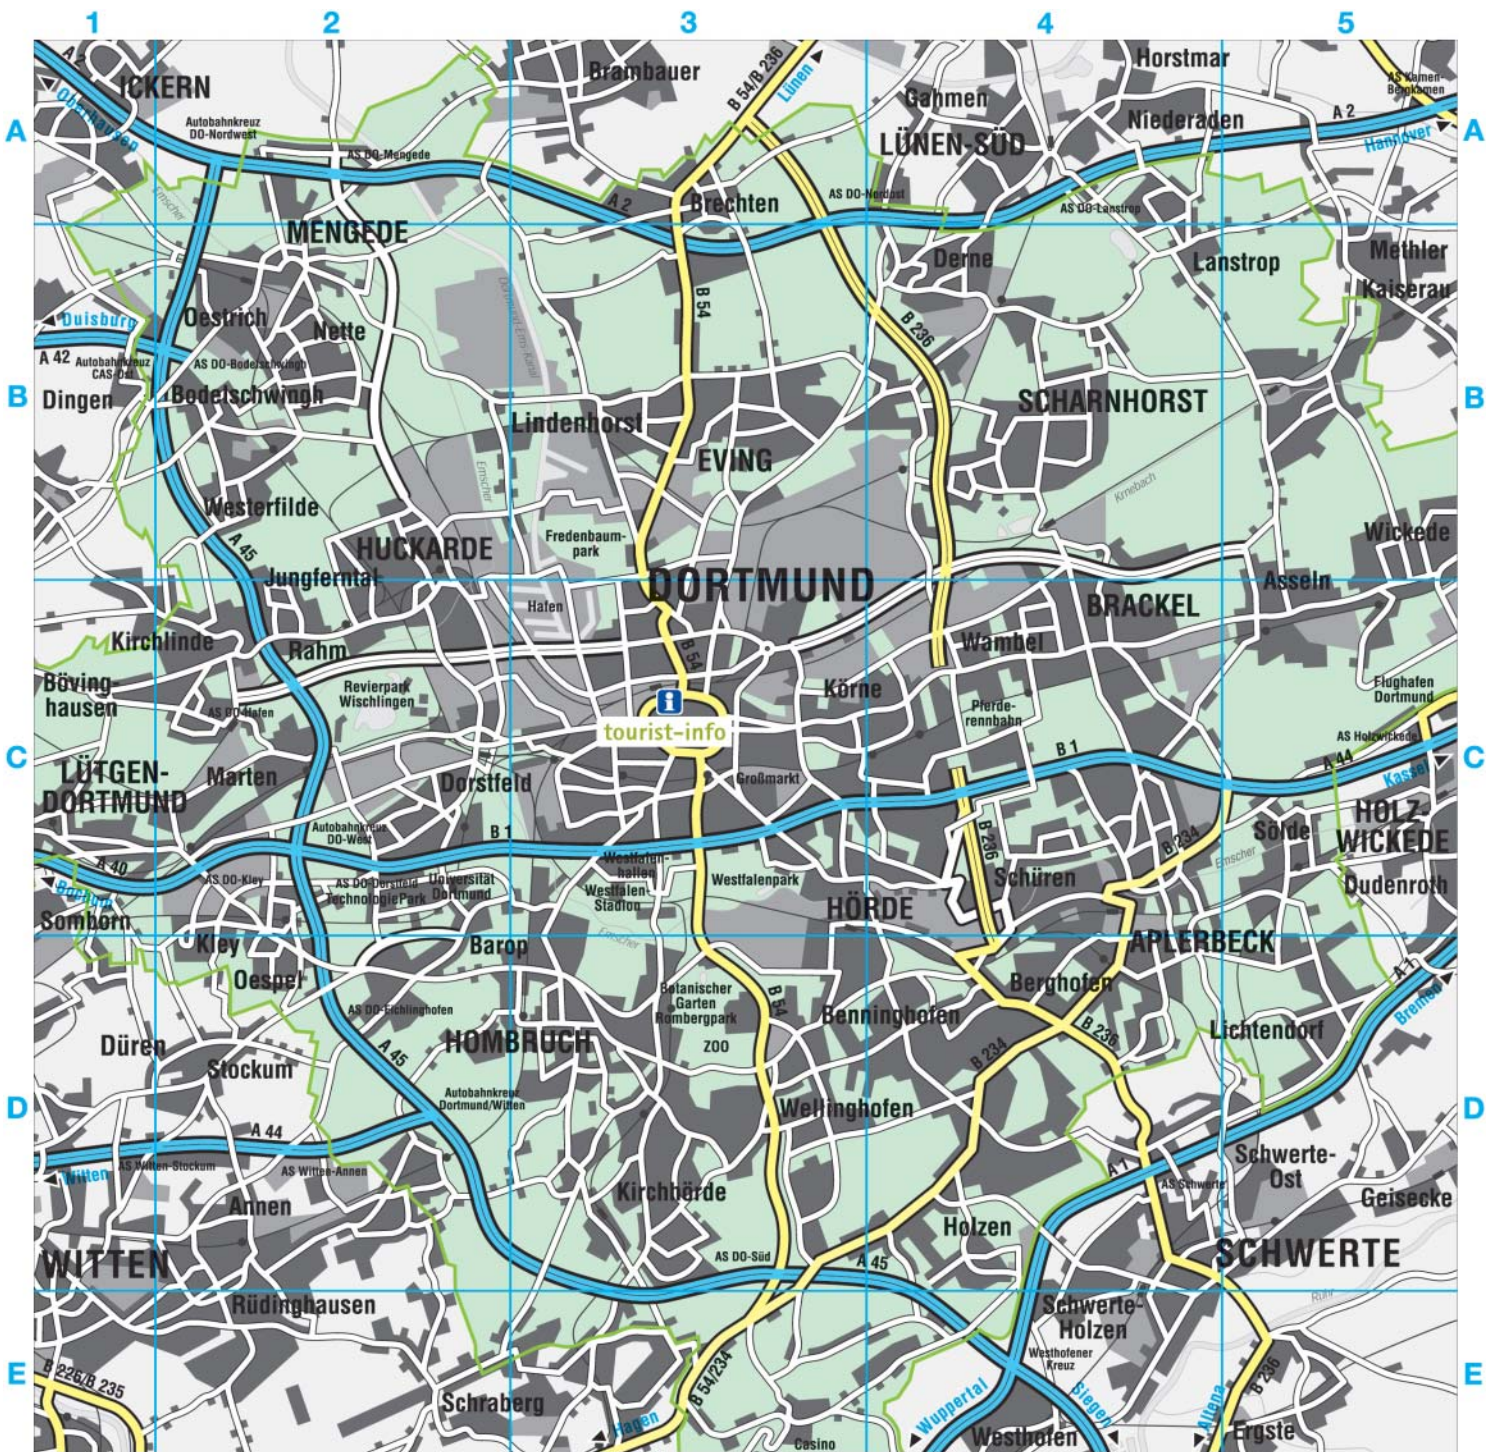

TRYP Hotel Dortmund

*The ***TRYP Hotel Dortmund is situated on the Dortmund University campus near the Signal-Iduna Park Football Stadium and the "Westfalenhallen" conference centre. It can be reached easily by car via the motorways A40 and A45. All 90 double rooms, including the business rooms with extra long beds (2.10m) are tastefully furnished. Fitness training and sauna visits are free of charge in the Indu Sports Club about 4 km from the hotel. Make use of our newly designed conference facilities for up to 100 people. Our comfortable hotel bar is open 24 hours and offers snacks at all times. In our freshly renovated and modern restaurant you can enjoy Spanish and International specialities. Free parking spaces are available in front of the hotel.*